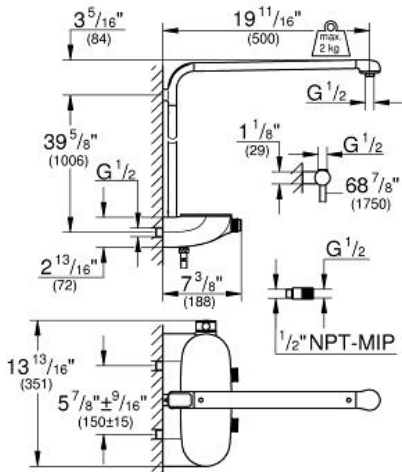

# Shower system with thermostat for wall mounting

MODEL # 26379000

Pure Freude an Wasser

GROHE America, Inc | 200 North Gary Avenue, Suite G, Roselle, IL 60172  
Phone: +1 (800) 444-7643 | Fax: +1 (800) 225-2778 | us-customerservice@grohe.com

## Product Description:

Shower system with thermostat for wall mounting

## Standard Specification:

- Horizontal 500 mm shower arm
- Exposed SmartControl thermostat
- Allows change between:
  - Head shower and hand shower (to be ordered separately)
  - Hand shower wall holder (27 055 000)
  - Rotaflex metal shower hose 69" (1750mm)
- **GROHE StarLight** chrome finish
- **GROHE CoolTouch** No risk of scalding
- **GROHE TurboStat** Compact cartridge with wax thermoelement
- Exposed thermostatic temperature control with SafeStop at 100°F/38°C
- SmartControl push for ON-OFF, turn for volume adjustment from EcoJoy to Full Flow
- GROHE EasyReach shower tray made of safety glass
- Inner WaterGuide for a longer life
- Twistfree to prevent hose from twisting
- \*Shower head weight of up to 4.4 lbs acceptable
- \*\* Recommended: Veris shower head (27 471 000); Power & Soul hand shower (27 673 000)